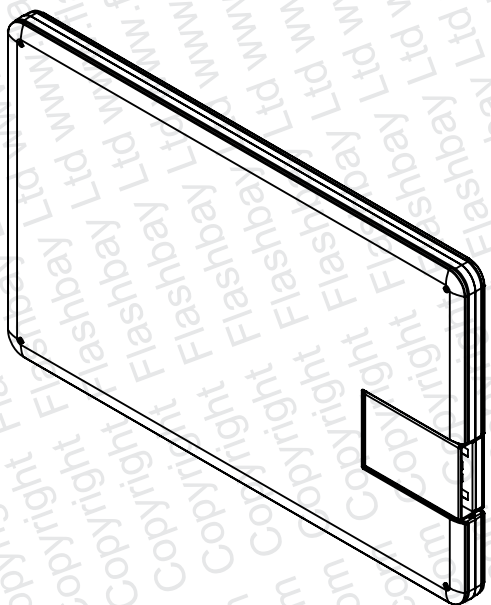

PRODUCT  
Ace

CODE  
ACE

DIMENSIONS  
mm

54.1

4.8

85.7