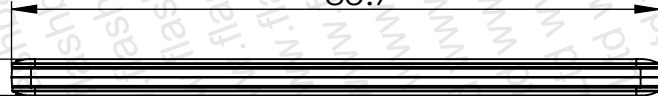

PRODUCT  
Ace

CODE  
ACE

DIMENSIONS  
mm

54.1

4.8

85.7