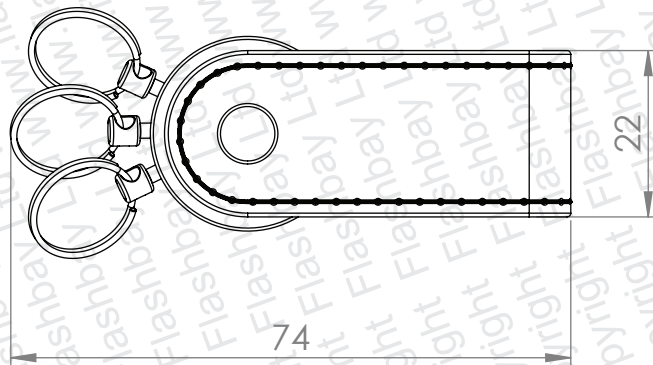

PRODUCT
Swift

CODE
ST

DIMENSIONS
mm

13

74

22

55.6

26