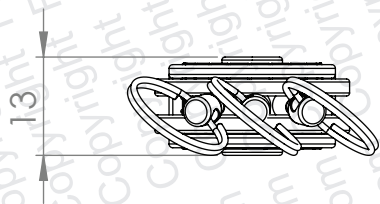

PRODUCT
Swift

CODE
ST

DIMENSIONS
mm

13

74

22

55.6

26