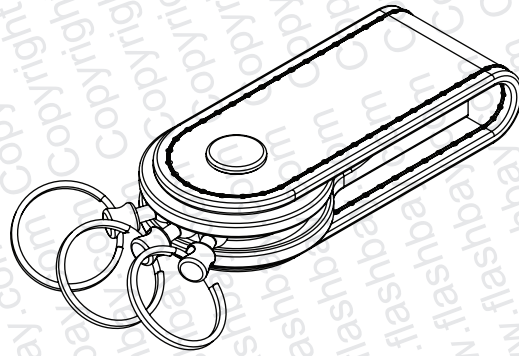

PRODUCT
Swift

CODE
ST

DIMENSIONS
mm

13

74

22

55.6

26