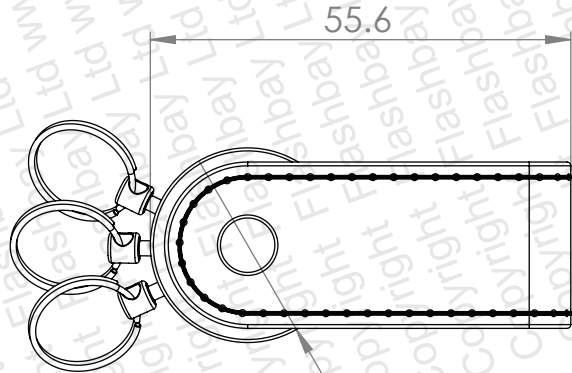

PRODUCT
Swift

CODE
ST

DIMENSIONS
mm

13

74

22

55.6

26

15